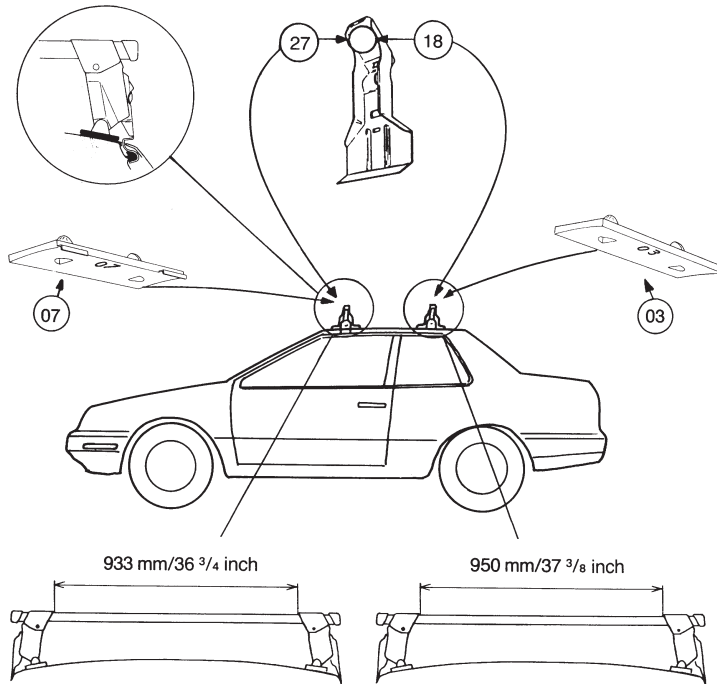

Thule System Kit 065

CHRYSLER ES 2-dr, 87-
CHRYSLER Sundance 2-dr, 87-
DODGE Shadow 2-dr, 87-
PLYMOUTH Sundance 2-dr, 87-

913•L5DF/501-0065-02

Thule System Kit 066

FORD Thunderbird, 87-
MERCURY Cougar, 87-

909•4EF/501-0066